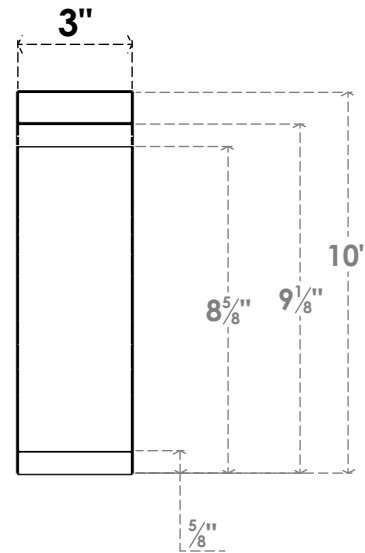

ITEM NUMBER: BRCPO030X06000X10000LFT

3"W X 6"D X 10"H LAFAYETTE ARCHITECTURAL GRADE PVC OPEN BRACE

SIDE PROFILE

FRONT PROFILE

ISOMETRIC

EKENA MILLWORK
2300 WEST MAIN ST.
CLARKSVILLE, TX 75426
TOLL FREE: 866-607-0453
WWW.EKENAMILLWORK.COM

NOTES

1. INSTALLATION TO BE COMPLETED IN ACCORDANCE WITH MANUFACTURER'S SPECIFICATIONS.
2. DRAWING MAY NOT BE TO SCALE
3. THIS DRAWING IS INTENDED FOR DESIGN AND PLANNING PURPOSES ONLY.
4. ALL INFORMATION CONTAINED HEREIN WAS CURRENT AT THE TIME OF DEVELOPMENT BUT MUST BE REVIEWED AND APPROVED BY THE PRODUCT MANUFACTURER TO BE CONSIDERED ACCURATE.
5. ARCHITECTURAL GRADE PVC PRODUCTS ARE MADE FROM EXPANDED CELLULAR PVC AND COME NATURALLY WHITE BUT MAY BE PAINTED