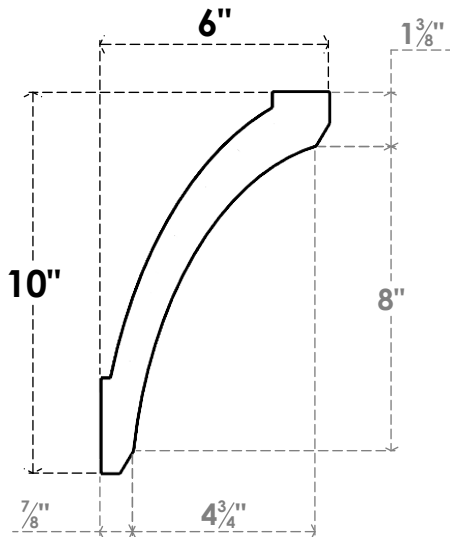

ITEM NUMBER: BRCPO030X06000X10000LFT

3"W X 6"D X 10"H LAFAYETTE ARCHITECTURAL GRADE PVC OPEN BRACE

SIDE PROFILE

FRONT PROFILE

ISOMETRIC

EKENA MILLWORK
2300 WEST MAIN ST.
CLARKSVILLE, TX 75426
TOLL FREE: 866-607-0453
WWW.EKENAMILLWORK.COM