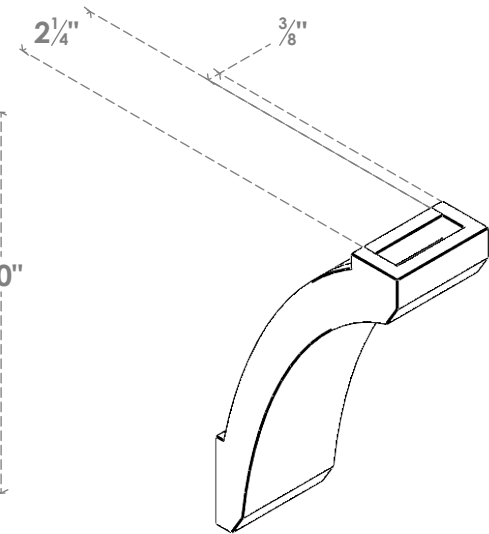

ITEM NUMBER: BRCPO030X06000X10000LFT

3"W X 6"D X 10"H LAFAYETTE ARCHITECTURAL GRADE PVC OPEN BRACE

SIDE PROFILE

FRONT PROFILE

ISOMETRIC

EKENA MILLWORK
2300 WEST MAIN ST.
CLARKSVILLE, TX 75426
TOLL FREE: 866-607-0453
WWW.EKENAMILLWORK.COM